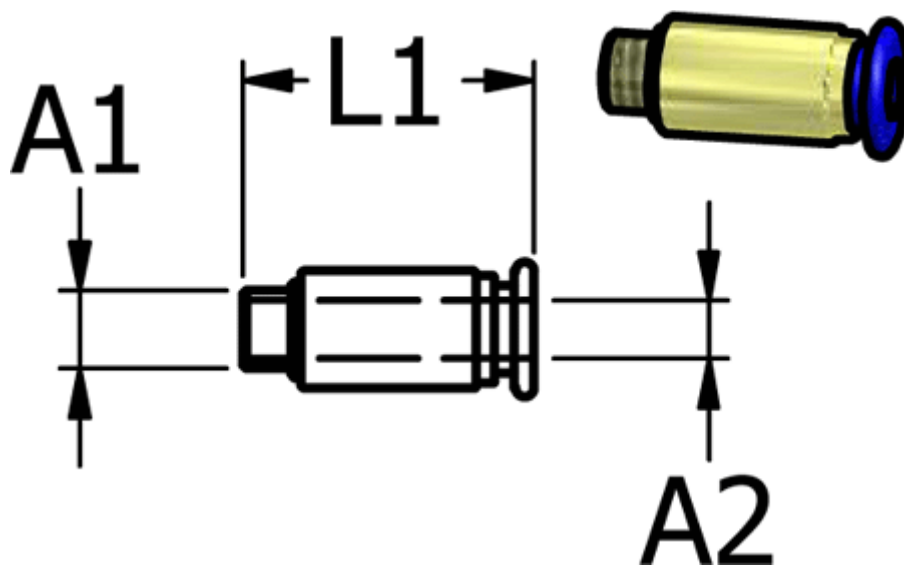

Data Sheet

Article number: 586POCG184

Description: Mini Push-in POCG184, straight w/circular housing, G 1/8" hose Ø4

Measures

Ext. hose diameter A2	= 4 mm
L1	= 15.2
Thread A1	= G 1/8"